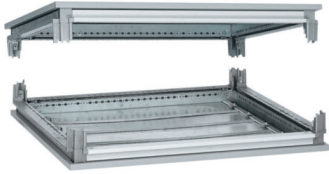

Naziv PDF datoteke

XL³ 4000 LEGRAND

Roof base for enclosure XL³ 4000 - depth 475 mm - width 975 mm

REF. 020504 | EAN KODA. 3245060205041

> [The product details page](#)

Značilnosti izdelka:

- Distribution enclosures XL³ 4000 - IP 30 - IK 07 - IP 55 - IK 08 with door and sealing kit for use when joining enclosures - Consist of the combination of a "roof - base" assembly, structural uprights, functional uprights, rear and side panels RAL 7035, plinths RAL 7004 - Height 2000 or 2200 mm. - Capacity 24 modules (enclosures width 725 or width 975 with internal cable sleeve), 36 modules (enclosures width 975) - Usable faceplate height 1800 mm (1700 mm only if using the pivoting support frame) or 2000 mm
- Enclosures and cable sleeves modular metal Roof - base for enclosure - Fitted with cable entry plates - Take the structural up Rights - Depth : 475 mm - Width external : 725 mm - Width usable : 600 mm